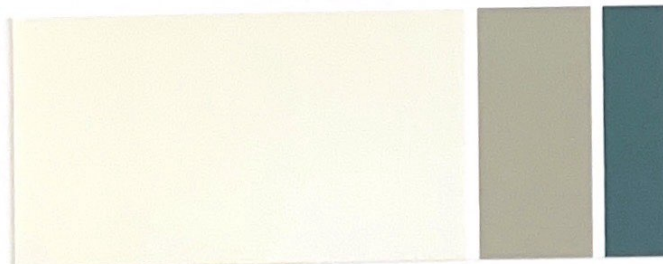

(B)

(T)

(A)

BODY	TRIM	ACCENT
Poolhouse SW 7603	City Loft SW 7631	Peppercorn SW 7674
Whole Wheat SW 6121	Antique White SW 6119	Raisin SW 7630
Knitting Needles SW 7672	Pearly White SW 7009	Seaworthy SW 7620

BODY	TRIM	ACCENT
Rare Gray SW 6199	Casa Blanca SW 7571	Pewter Green SW 6208
Dover White SW 6385	Gateway Gray SW 7644	Mediterranean SW 7617
Concord Buff SW 7684	Pure White SW 7005	Porpoise SW 7047

(B)

(B) Body

(T) Trim

(A) Accent

(B)

(T)

(A)