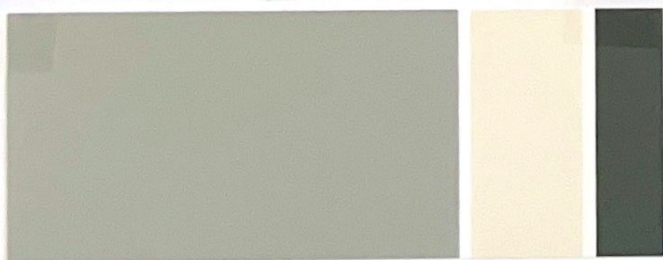

(B)

(T)

(A)

BODY	TRIM	ACCENT
Poolhouse SW 7603	City Loft SW 7631	Peppercorn SW 7674
Whole Wheat SW 6121	Antique White SW 6119	Raisin SW 7630
Knitting Needles SW 7672	Pearly White SW 7009	Seaworthy SW 7620

BODY	TRIM	ACCENT
Rare Gray SW 6199	Casa Blanca SW 7571	Pewter Green SW 6208
Dover White SW 6385	Gateway Gray SW 7644	Mediterranean SW 7617
Concord Buff SW 7684	Pure White SW 7005	Porpoise SW 7047

(B)

(B) Body

(T) Trim

(A) Accent

(B)

(T)

(A)