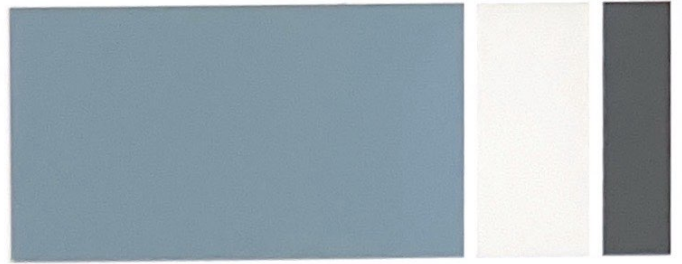

exterior coastal colors

SOUTHERN SHORES AND BEACHES

(B)

(T)

(A)

BODY

TRIM

ACCENT

Garden Spot
SW 6432

BODY

TRIM

ACCENT

Dockside Blue
SW 7601

Extra White
SW 7006

Restoration Ivory
SW 6413

Naturel
SW 7542

Classic Light Buff
SW 0050

Sealskin
SW 7675

Gray Clouds
SW 7658

Reflection
SW 7661

Rocky River
SW 6215

(B)

(T)

(A)

Due to variations in the printing process, actual colors may vary from those shown in this brochure.

(B)

(T)

(A)

BODY	TRIM	ACCENT
Poolhouse SW 7603	City Loft SW 7631	Peppercorn SW 7674
Whole Wheat SW 6121	Antique White SW 6119	Raisin SW 7630
Knitting Needles SW 7672	Pearly White SW 7009	Seaworthy SW 7620