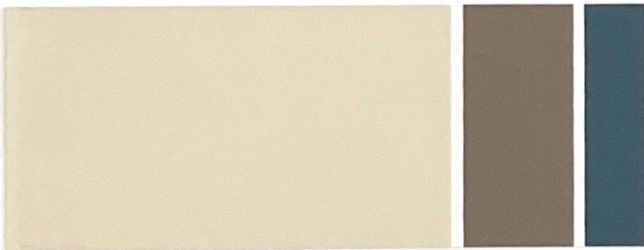

exterior inland colors

DESERT AND SOUTHWEST STYLE

BODY

TRIM

ACCENT

Mesa Tan
SW 7695

Grounded
SW 6089

Sundried Tomato
SW 7585

Concord Buff
SW 7684

San Antonio Sage
SW 7731

French Roast
SW 6069

Netsuke
SW 6134

Connected Gray
SW 6165

Fiery Brown
SW 6055

ⓑ

Ⓣ

Ⓐ

(B)

(T)

(A)

BODY

TRIM

ACCENT

Latte
SW 6108