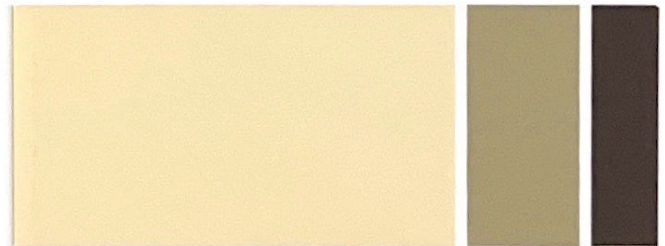

exterior inland colors

DESERT AND SOUTHWEST STYLE

BODY

TRIM

ACCENT

Mesa Tan
SW 7695

Grounded
SW 6089

Sundried Tomato
SW 7585

Concord Buff
SW 7684

San Antonio Sage
SW 7731

French Roast
SW 6069

Netsuke
SW 6134

Connected Gray
SW 6165

Fiery Brown
SW 6055

ⓑ

Ⓣ