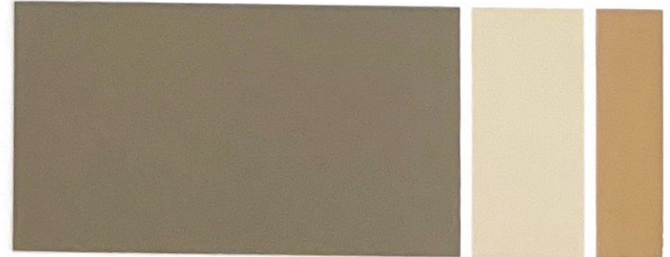

exterior inland colors

DESERT AND SOUTHWEST STYLE

BODY

TRIM

ACCENT

Mesa Tan
SW 7695

Grounded
SW 6089

Sundried Tomato
SW 7585

Protégé Bronze
SW 6153

Edamame
SW 7729

Stonebriar
SW 7693

Toasted Pine Nut
SW 7696

Canyon Clay
SW 6054

Stucco
SW 7569

Foothills
SW 7514

Tempe Star
SW 6229

BODY

TRIM

ACCENT

Naturel
SW 7542

Meadow Trail
SW 7737

Manor House
SW 7505

Quiver Tan
SW 6151

Softer Tan
SW 6141

Lanyard
SW 7680

Oak Creek
SW 7718

Spiced Cider
SW 7702

Tiki Hut
SW 7509

(B)

(T)

(A)

Due to variations in the printing process, actual colors may vary from those shown in this brochure.