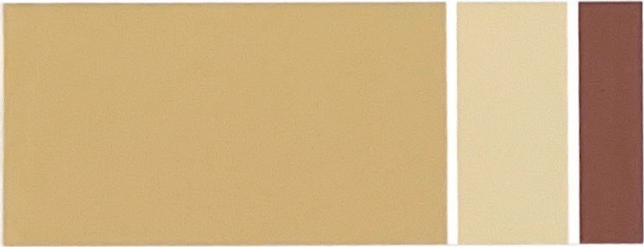

exterior inland colors

DESERT AND SOUTHWEST STYLE

BODY

TRIM

ACCENT

Mesa Tan
SW 7695

Grounded
SW 6089

Sundried Tomato
SW 7585

Concord Buff
SW 7684

San Antonio Sage
SW 7731

French Roast
SW 6069

Netsuke
SW 6134

Connected Gray
SW 6165

Fiery Brown
SW 6055

ⓑ

Ⓣ

Ⓐ

(B)

(T)

(A)

BODY

TRIM

ACCENT

Latte
SW 6108

Protégé Bronze
SW 6153

Edamame
SW 7729

Stonebriar
SW 7693

Toasted Pine Nut
SW 7696

Canyon Clay
SW 6054

Stucco
SW 7569

Foothills
SW 7514

Tempe Star
SW 6229