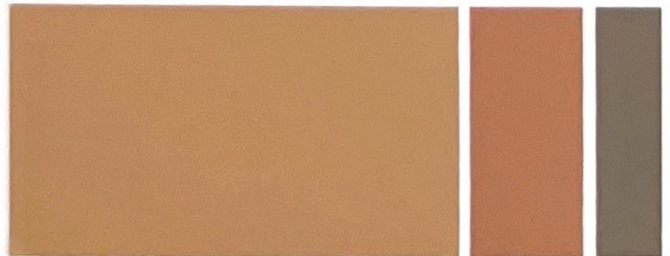

exterior inland colors

DESERT AND SOUTHWEST STYLE

BODY

TRIM

ACCENT

Mesa Tan
SW 7695

Grounded
SW 6089

Sundried Tomato
SW 7585

Protégé Bronze
SW 6153

Edamame
SW 7729

Stonebriar
SW 7693

Toasted Pine Nut
SW 7696

Canyon Clay
SW 6054

Stucco
SW 7569

Foothills
SW 7514

Tempe Star
SW 6229

BODY

TRIM

ACCENT

Naturel
SW 7542

Meadow Trail
SW 7737

Manor House
SW 7505

Quiver Tan
SW 6151

Softer Tan
SW 6141

Lanyard
SW 7680

Oak Creek
SW 7718

Spiced Cider
SW 7702

Tiki Hut
SW 7509

(B)

(T)

(A)

Due to variations in the printing process, actual colors may vary from those shown in this brochure.