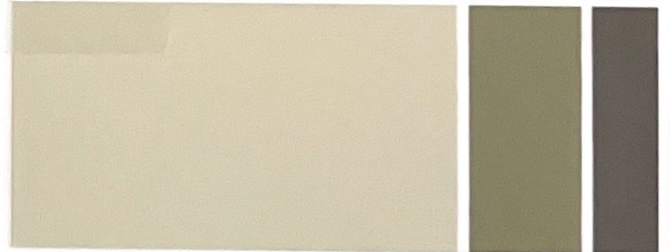

exterior inland colors

DESERT AND SOUTHWEST STYLE

BODY

TRIM

ACCENT

Mesa Tan
SW 7695

Grounded
SW 6089

Sundried Tomato
SW 7585

Protégé Bronze
SW 6153

Edamame
SW 7729

Stonebriar
SW 7693

Toasted Pine Nut
SW 7696

Canyon Clay
SW 6054

Stucco
SW 7569

Foothills
SW 7514

Tempe Star
SW 6229

BODY

TRIM

ACCENT

Naturel
SW 7542

Meadow Trail
SW 7737

Manor House
SW 7505

Quiver Tan
SW 6151

Softer Tan
SW 6141

Lanyard
SW 7680

Oak Creek
SW 7718

Spiced Cider
SW 7702

Tiki Hut
SW 7509

(B)

(T)

(A)

Due to variations in the printing process, actual colors may vary from those shown in this brochure.