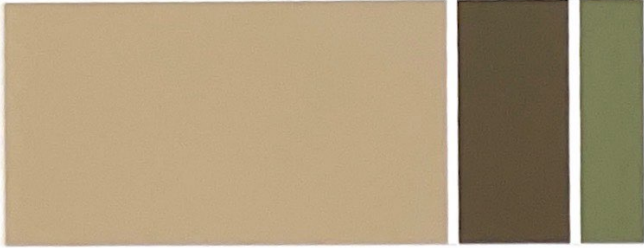

exterior inland colors

DESERT AND SOUTHWEST STYLE

BODY

TRIM

ACCENT

Mesa Tan
SW 7695

Grounded
SW 6089

Sundried Tomato
SW 7585

Concord Buff
SW 7684

San Antonio Sage
SW 7731

French Roast
SW 6069

Netsuke
SW 6134

Connected Gray
SW 6165

Fiery Brown
SW 6055

ⓑ

Ⓣ

Ⓐ

(B)

(T)

(A)

BODY

TRIM

ACCENT

Latte
SW 6108

Protégé Bronze
SW 6153

Edamame
SW 7729

Stonebriar
SW 7693

Toasted Pine Nut
SW 7696

Canyon Clay
SW 6054

Stucco
SW 7569

Foothills
SW 7514

Tempe Star
SW 6229