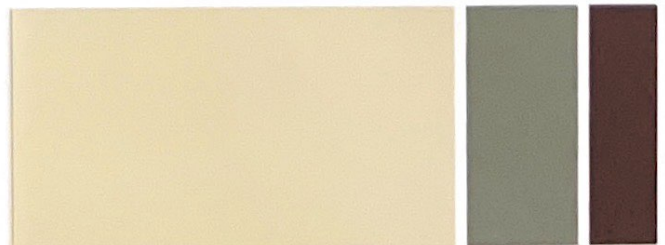

exterior inland colors

DESERT AND SOUTHWEST STYLE

BODY

TRIM

ACCENT

Mesa Tan
SW 7695

Grounded
SW 6089

Sundried Tomato
SW 7585

Concord Buff
SW 7684

San Antonio Sage
SW 7731

French Roast
SW 6069

Netsuke
SW 6134

Connected Gray
SW 6165

Fiery Brown
SW 6055

ⓑ

Ⓣ